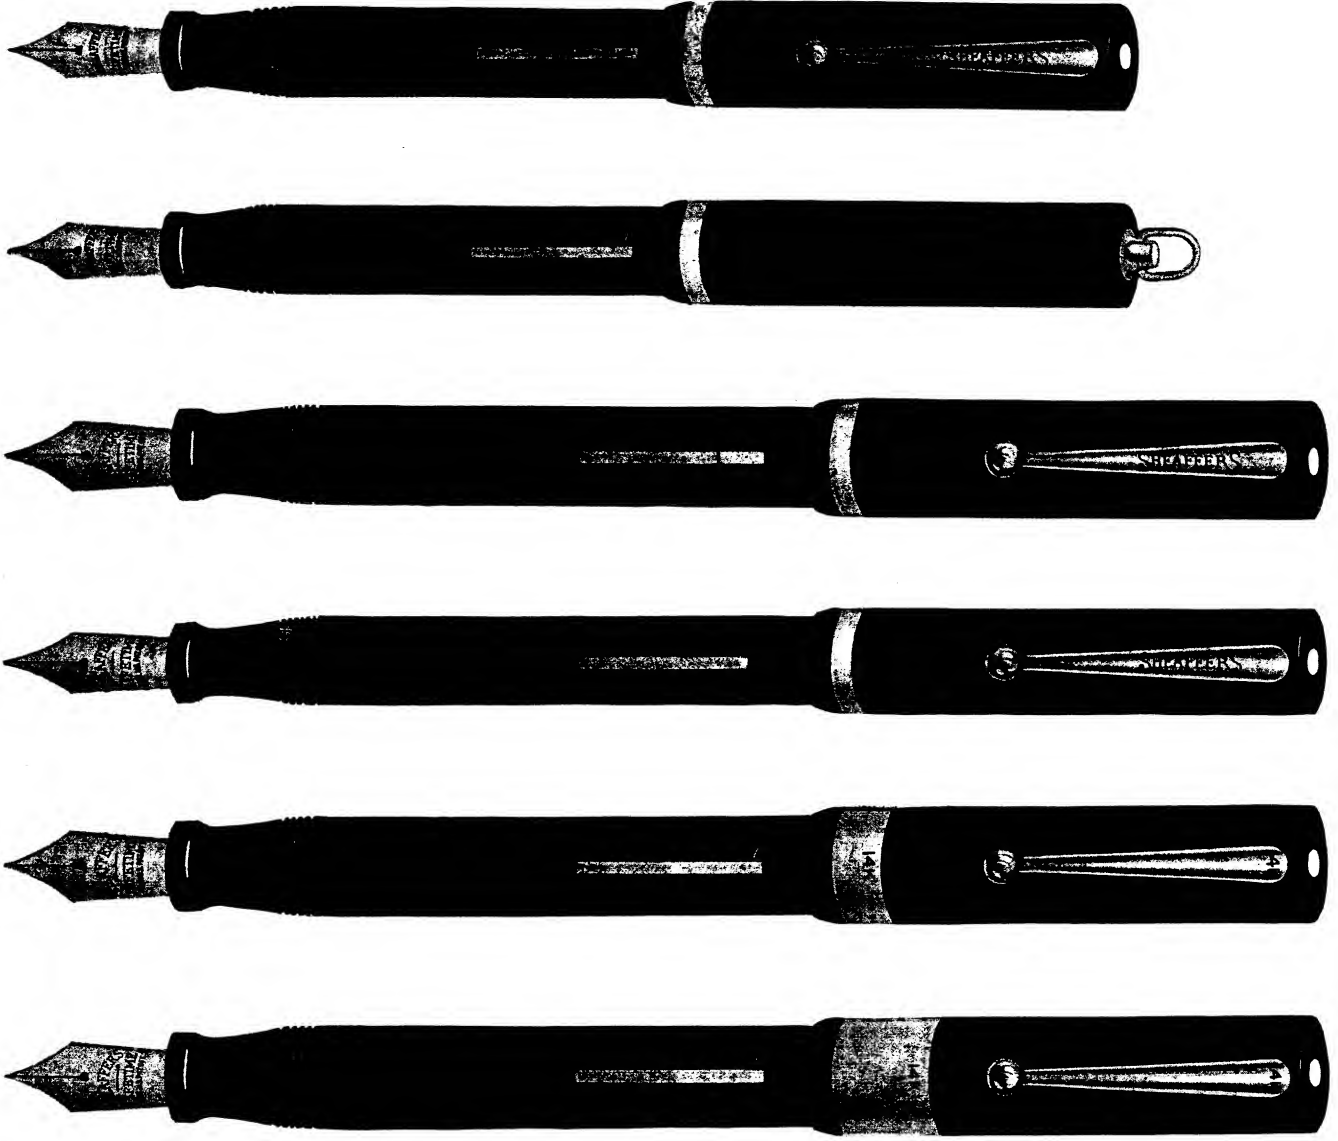

SHEAFFER'S LIFETIME FOUNTAIN-PENS

74SC (Bacag)—Jet black unbreakable Radite with gold-filled band, clip and lever. Short thin holder. See illustration. . . . List $7.50

74SR (Bagik)—Jet black unbreakable Radite with gold-filled band, lever and ring. Short thin holder. See illustration. . . . List $7.50

8C (Bajfa)—Jet black unbreakable Radite with gold-filled band, clip and lever. Oversize long holder. See illustration. . . . List $8.75

84C (Bibak)—Jet black unbreakable Radite with gold-filled band, clip and lever. Long thin holder. See illustration. . . . List $8.75

85C (Bigox)—Jet black unbreakable Radite with 14 karat solid gold clip, and 1/4-inch band. Oversize long holder. See illustration. . . . List $12.00

89C (Bojax)—Jet black unbreakable Radite with 14 karat solid gold clip and 1/2-inch band. Oversize long holder. See illustration. . . . List $15.00

Furnished with Lifetime nibs in needle point, extra fine, fine, medium, coarse, stub, oblique and T. U. points.

••••• 4 IMP •••••